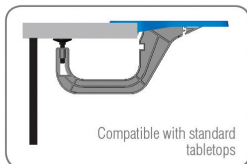

MULTIPURPOSE REMOVABLE TABLETOP EXTENSION

Provides access to standard desks and tables to accommodate persons with reduced mobility

MINI ACCESS

FEATURES

- ① Minute over thickness: 6mm
- ② Smooth surface = easy cleaning / hygiene
- ③ Overall dimensions: L 400 x W 420 mm x T 6 mm
- ④ Adjustable arm clamp = compatible with tabletops up to 40mm
- ⑤ Compact, nomad, versatile, aesthetic, light and durable
- ⑥ Removable arm for easy transport and storage

USE

This ergonomic, nomad extension allows manual and electric wheelchair users to have access to standard tabletops (computer, writing, meals, tabletop activities, restaurant, etc.).

The solution to make certain computer workstations, workspaces and living spaces accessible.