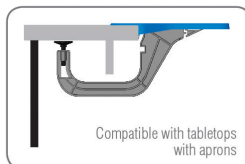

MULTIPURPOSE REMOVABLE TABLETOP EXTENSION

Provides access to standard desks and tables to accommodate persons with reduced mobility

MINI ACCESS

FEATURES

- ① Minute over thickness: 6mm
- ② Smooth surface = easy cleaning / hygiene
- ③ Overall dimensions: L 400 x W 420 mm x T 6 mm
- ④ Adjustable arm clamp = compatible with tabletops up to 40mm
- ⑤ Compact, nomad, versatile, aesthetic, light and durable
- ⑥ Removable arm for easy transport and storage

USE

This ergonomic, nomad extension allows manual and electric wheelchair users to have access to standard tabletops (computer, writing, meals, tabletop activities, restaurant, etc.).

The solution to make certain computer workstations, workspaces and living spaces accessible.